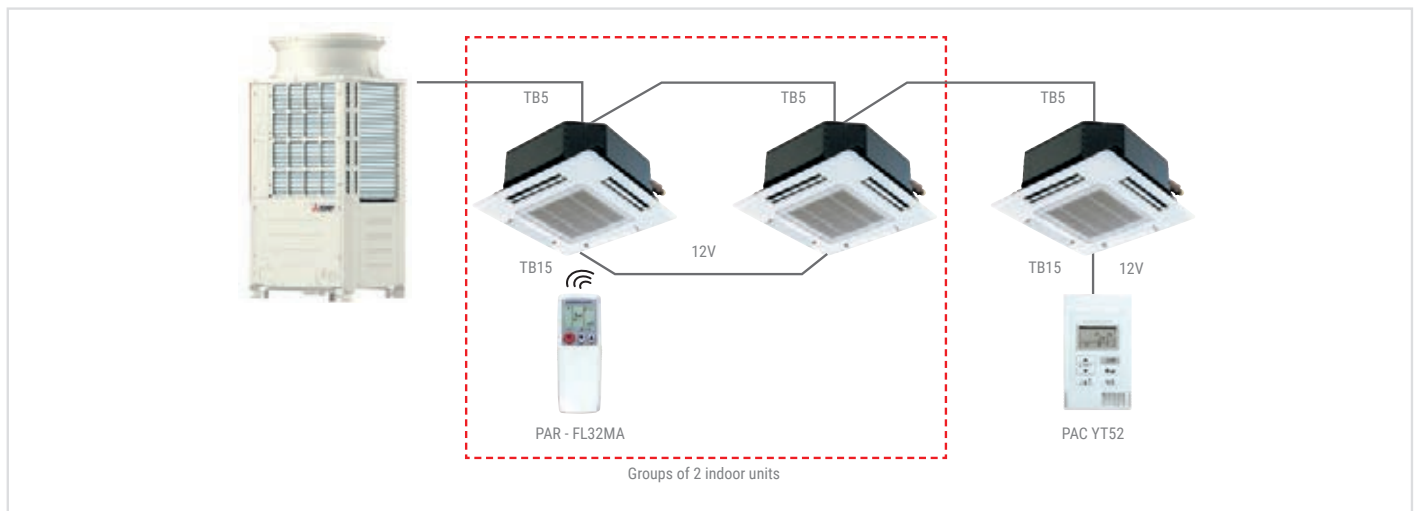

PAR-FL32MA

WIRELESS REMOTE CONTROL

PAR-FL32MA wireless remote control

- Usable to manage 1 group of up to 16 indoor units.
- Easy and intuitive with icon-based interface.
- Receiver connected simply with single non-polarised two-core wire.
- **MA** self-addressing technology.
- Suitable for all types of indoor unit.
- Recommended for groups with only one indoor unit.
- Generic receiver for all indoor unit types: PAR-FA32MA.
- Specific corner receiver for 4-way PLFY-P VBM-E cassette units: PAR-SA9FA.